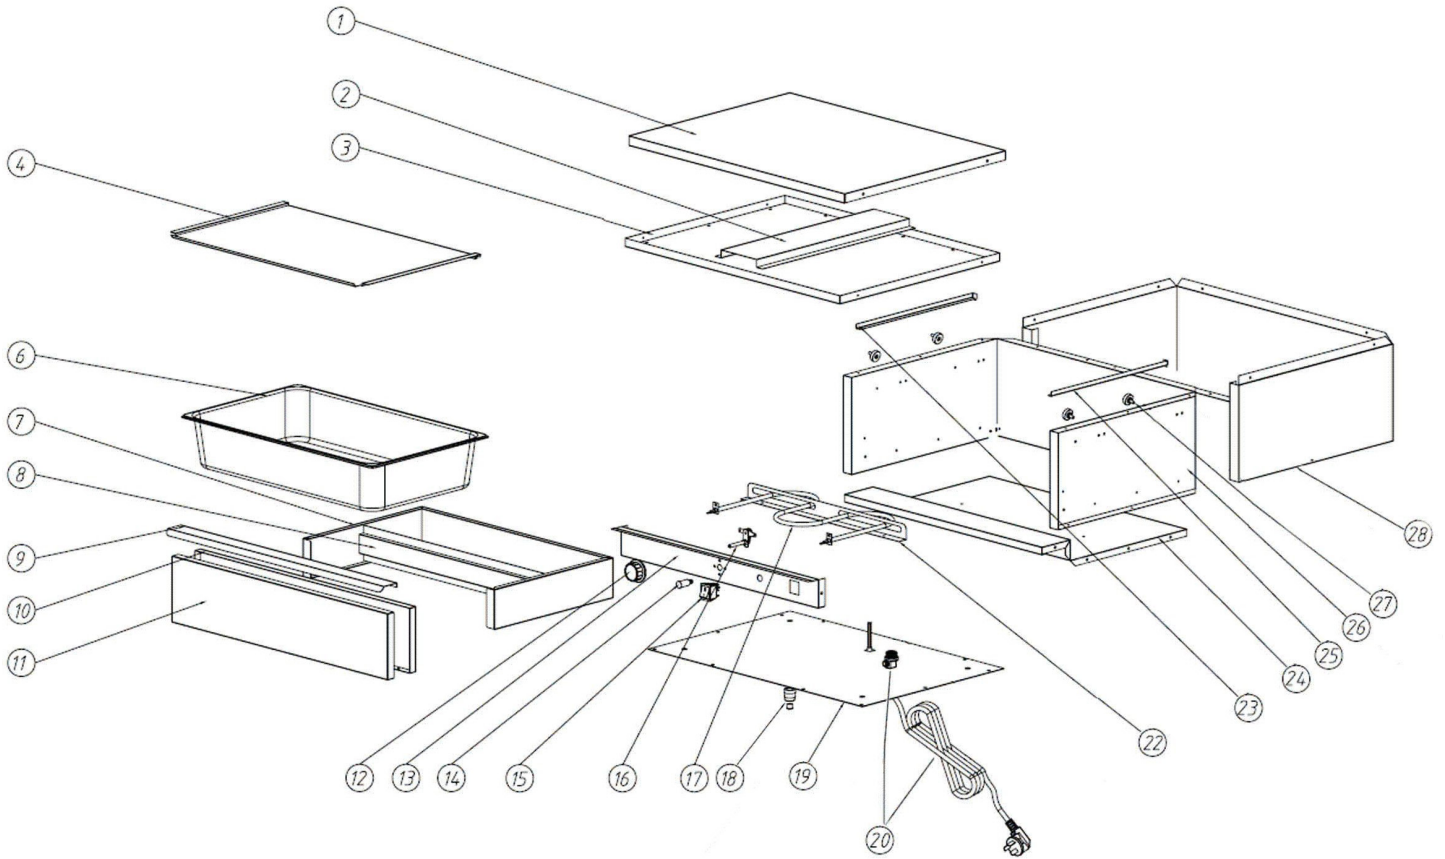

Parts Breakdown

Model FW-CN-0032 43623

Parts Breakdown

Model FW-CN-0032 43623

Item No.	Description	Position	Item No.	Description	Position	Item No.	Description	Position
62106	Chamber Cover for 43623	1	62115	Outer Tray Plate for 43623	11	62124	Power Cord and Strain Relief for 43623	20
62107	Chamber Support for 43623	2	62116	Knob for 43623	12	62125	Heating Element Support for 43623	22
62108	Chamber Base for 43623	3	62117	Control Panel for 43623	13	62126	Left Slide Plate for Tray Cover for 43623	23
62109	Tray Cover for 43623	4	62118	Indicator Light for 43623	14	62127	Bottom Tray Plate Cover for 43623	24
62110	Full Size Food Pan for 43623	6	62119	Switch for 43623	15	62128	Right Slide Plate for Tray Cover for 43623	25
62111	Tray Support Frame for 43623	7	62120	Thermostat for 43623	16	62129	Chamber Boarding for 43623	26
62112	Tray Support for 43623	8	62121	Heating Element for 43623	17	62130	Screw / Bearing for 43623	27
62113	Handle for 43623	9	62122	Bakelite Foot with Rubber Insert and Screw for 43623	18	62131	Body Shell for 43623	28
62114	Inner Tray Plate for 43623	10	62123	Bottom Plate for 43623	19			